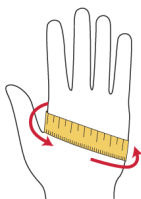

CHOOSE YOUR SIZE FOR RED SUPPORTER LEVEL

**Leather Gloves
w/ Thinsulate Liner
Size: SM-XXL**

**Classic Polar
Chopper w/
Sherpa Liner
Size: XXS-XXL**

Measure the circumference around the hand just below the knuckles

SIZE REFERENCE CHART	
Size	Inches
XXS	5 - 5.5
XS	6 - 6.5
SMALL	7 - 7.5
MEDIUM	8 - 8.5
LARGE	9 - 9.5
XL	10 - 10.5
XXL	11 - 11.5

This chart should be used as a guide only.
Round up your measurement to the next larger size.