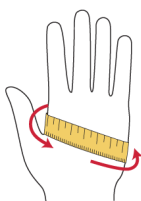

CHOOSE YOUR SIZE FOR RED OR PLATINUM SUPPORTER LEVELS

Leather Gloves
w/ Thinsulate Liner
Size: SM-XXL

Classic Polar
Chopper w/
Sherpa Liner
Size: XXS-XXL

Measure the circumference around the hand just below the knuckles

SIZE REFERENCE CHART	
Size	Inches
XXS	5 - 5.5
XS	6 - 6.5
SMALL	7 - 7.5
MEDIUM	8 - 8.5
LARGE	9 - 9.5
XL	10 - 10.5
XXL	11 - 11.5

This chart should be used as a guide only.
Round up your measurement to the next larger size.